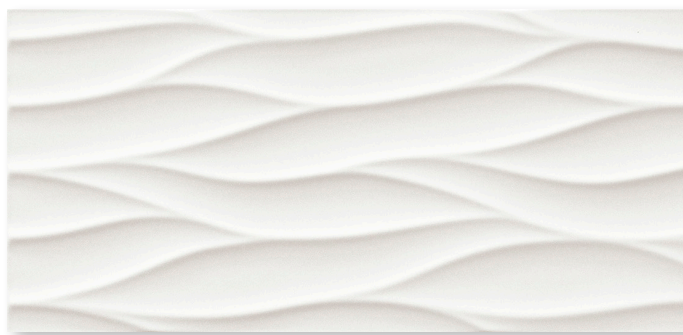

LUMINA

COLLECTION

Wayne Tile
Company

waynetile.com

LUMINA

STOCK SIZES

10"x30"

AVAILABLE COLORS

Bianco

Curve Bianco

Line Bianco

Rose Bianco

Square Bianco

Bianco | 10"x30"

Curve Bianco | 10"x30"

Line Bianco | 10"x30"

Rose Bianco | 10"x30"

Square Bianco | 10"x30"

LUMINA

TECHNICAL CHARACTERISTICS

Material	White Body Ceramic
Finish	Glossy
Thickness	8.5MM-10.5MM
Application	Interior/Exterior
Frost Resistance	Yes
Shade Variation	V0
Water Absorption	>10%